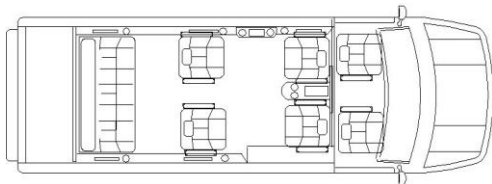

X	In dash 9" LCD GPS, CD, DVD, Navigation Touch Screen	
X	Upgrade Front and Rear TV to 40"	
X	Rear Tail Gate 48" TV System (Shoreline w/Charger, Speakers, Speaker Switch, AV input, HDMI, 110v outlet)	
X	Rear Shoreline Hook-Up w/Charger w/Master Power Switch	
X	Back Up Camera	

Interior Convenience Options

X	Large Dr & Pass Front Center Floor Console w/12volt USB with 110 outlet	
X	Wood / Leather Steering Wheel	
X	Slide Drawer Refrigerator (Mounted In Rail Seat)	
X	Maybach LED Lighted Ceiling Panel	
3	Folding Console Lap Tables	
X	Rear Sofa Side Bar Cabinets	
2	Power Leg Lifts ($495.00 Per Chair) (Deletes slide track) Mid Chairs only	
X	Power Window Shades	
2	Deluxe Seat Massage ($295.00 Per Chair) (Mid Chairs)	
X	Overhead Side Storage Cabinets w/Wood Doors (Deletes Lighted Side Panel grab Handles)	
X	Painted Dash & Doors (BLACK)	

Exterior Options

X	Upgrade Rear Suspension Pkg (Shocks, Springs & Sway bar)	
X	18" Brabus Wheel and Tire Upgrade (Single Rear Wheel)	
X	Front Lower Bumper Fascia w/Fog Lamps	

Notes:

Add 4 way camera system w/Monitor

☒ **STD**