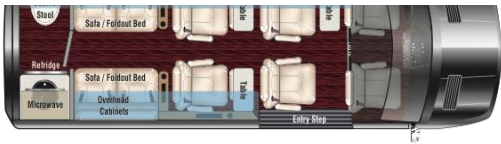

D6 (170/170EXT)

- Midwest Automotive Designs reserves the right to change any standard or optional features without notice.
- Floor plan drawings may not depict the actual product.