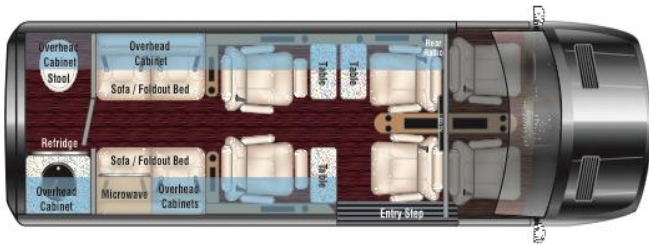

x	SLS Seating Upgrade	
x	Upgrade Satin Interior Trim Pkg	
x	Deluxe Seat Massage All captain Seating Locations	
x	Seat Heat Back and Bottom All Captain seating Locations	

Exterior Options

X	18" Brabus Wheel and Tire Upgrade (Single Rear Wheel Only)	
x	Upgrade Suspension Pkg	

LUXE PKG Incl..	Additional Notes / Iconic Appearance Package
Overhead Side Cabinets	RBG Colorwheel For Maybach
4 Ft Lower Spoiler w/Fog Lamps	4 Camera Viewing System
2 Power Leg Lifts	Underglow lighting and behind grill
Rear Bath w/Toilet-Refer-Micro-Sin	
Under Sofa Storage	
Shoreline HookUp w/Charger	
3 Folding Lap Top Tables	
Maybach Lighted Center Beam	

☐ x

Full Part
40" TV