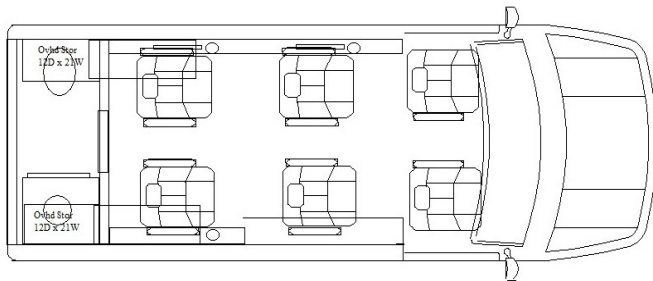

LUXE PKG Incl..	Additional Notes
16" Alum Wheel Upgrade	4x4 Chassis Upgrade Special Floorplan 6 Captain Chairs Add Power leg lift to row 3 Add 6 Way Power Seat Peds row 2 and row 3 add 2 Folding Lap Top Tables
Overhead Side Cabinets	
Front Lower Spoiler	
2 Power Leg Lifts	
Rear Bath w/Toilet-Refer-Micro-Sin	
Under Sofa Storage	
Shoreline HookUp w/Charger	
1 Folding Lap Top Tables	
Maybach Lighted Center Beam	