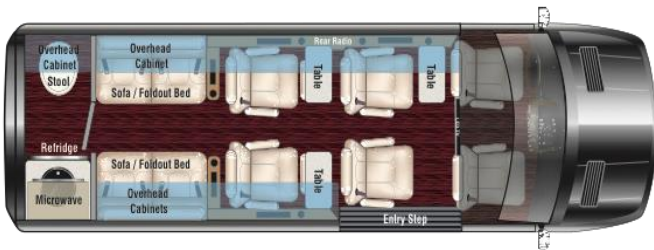

Interior Standard Features

- * Automotive Color Keyed Walls
- * **Composite Wood Grain Flooring**
- * Automotive Headliner
- * Floor Mats W/Non Slip Rubber Backing
- * 110 V Outlets
- * USB - Outlets at Each Seat Location
- * 2 LED TVs
- * Partition Options
- * Rear Touch Screen FM Radio
Blue Ray DVD Player
- * Complete Custom Audio/Vid System
- * Dark Tinted Side and Rear Windows
- * Custom Interior Lighting Package
- * Complete Insulation Package
- * Complete Privacy Shade Package
- * Overhead and Floor Courtesy Lighting
- * Rear Speaker Upgrades
- * Wireless Headphone System
- * HDMI Input
- * HDMI Switching System

Available Options

Floor Plan Options (Must Select One)		Dealer
<input checked="" type="checkbox"/>	No Partition 28" TV	

Electronic Options		Dealer
<input checked="" type="checkbox"/>	Wireless Internet Router.	
<input checked="" type="checkbox"/>	Apple TV	

Interior Convenience Options

<input checked="" type="checkbox"/>	SLS Seating Upgrade	
<input checked="" type="checkbox"/>	Upgrade Satin Interior Trim Pkg	

Exterior Options

<input checked="" type="checkbox"/>	18" Brabus Wheel and Tire Upgrade (Single Rear Wheel Only)	
<input checked="" type="checkbox"/>	Upgrade Rear Suspension Pkg	
<input checked="" type="checkbox"/>	Rear Hitch W/Wiring Package	

LUXE PKG Incl..	Additional Notes
16" Alum Wheel Upgrade Overhead Side Cabinets Front Lower Spoiler 2 Power Leg Lifts Rear Bath w/Toilet-Refer-Micro-Sink Under Sofa Storage Shoreline HookUp w/Charger Folding Lap Top Tables (See Print) Maybach Lighted Center Beam	