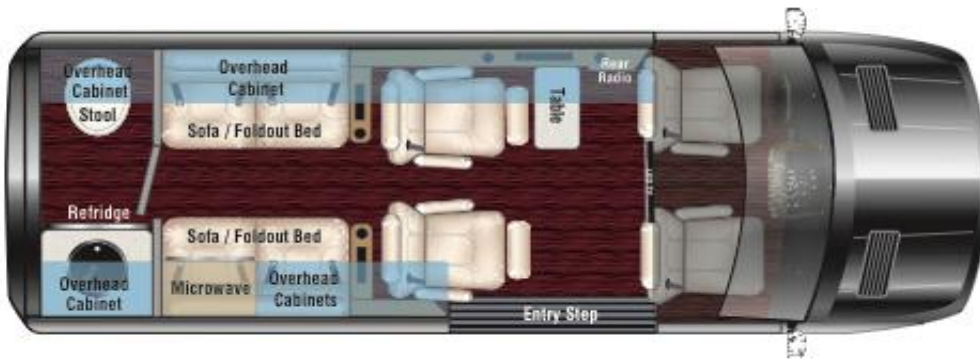

X	Deluxe Seat Massage (All Captain Seats)	

Exterior Options

X	18" Brabus Wheel and Tire Upgrade (Single Rear Wheel Only)	

LUXE Package Includes

X	16" Alum Wheel Upgrade	N/C
X	Overhead Side Cabinets	N/C
X	Front Lower Spoiler	N/C
X	2 Power Leg Lifts	N/C
X	Rear Bath w/Toilet-Refer-Micro (in bathroom)-Sink	N/C
X	Under Sofa Storage	N/C
X	Shoreline HookUp w/Charger	N/C
X	1 Folding Lap Top Tables	N/C
X	Maybach Lighted Center Beam	N/C

Total Base Price	
Total Options	
4x4 Chassis	
Freight	
MSRP	

* Midwest Automotive Designs Reserves the Right to Change any Std or Optional Features without Notice.

** Photos may Not depict the Actual product.