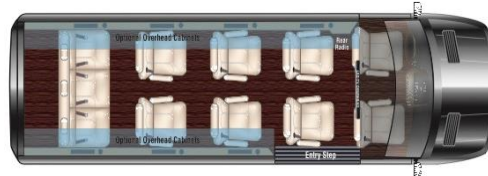

2023 Mercedes Benz Sprinter G-55 Series

UNIT #	13249
CHASSIS #	W1X8ND3YXPT145133

FLOOR PLAN

☒	11 Passenger (N/A on 170 Standard)	
	9 Passenger	

LENGTH

☒	170" 3500 Extended (24'2")	
	170" 3500 Standard (22'10")	

DRIVETRAIN

☒	Rear-Wheel-Drive	
	All-Wheel-Drive	

INTERIOR COLOR

	White With Black Denali	
	Black Seats / White Walls With Black Denali	
	Milkweed With Ash	
	Milkweed With Walnut Denali	
☒	Milkweed With Black Denali	
	Sand With Walnut Denali	
	Sand With Black Denali	
	Ginseng With Black Denali	
	Graphite With Black Denali	
	Black Seats / Graphite Walls With Black Denali	

PIPING & STICH COLOR

☒	Contrast	
	Matching	

SEATING STYLE

	Maybach Seating Pattern	
☒	SLS Diamond Seating Pattern	

WOOD FINISH

	Satin Wood Finish	
☒	High Gloss Wood Finish	

EXTERIOR COLOR

	Arctic White	
	Iridium Silver	
	Jet Black	
☒	Other OEM Color (Choose From List Below)	
	Obsidian Black Metallic	
	Custom Color (Type Name In Box Below)	

WHEELS

	All Season Tires & Stainless Steel Hub Caps	
☒	All Season Tires & Chrome Aluminum Rims	

AVAILABLE OPTIONS

☒	Molded Low Profile Spoiler	
☒	Seat Heat & Massage For All Captains	
	4-Camera System & Dash Monitor	
☒	Wireless Internet Router & Apple TV	
☒	Maybach Ceiling Panel	
☒	Overhead Side Storage Cabinets	
	3 Folding Lap Tables (N/A on 11 Passenger)	
	2 Power Leg Lifts (N/A on 11 Passenger)	
☒	Slide Drawer Refrigerator	
	Space-X STARLINK Satellite System	
	Custom Roof Rack and ladder	
	Air Ride Suspension System	

11 Passenger