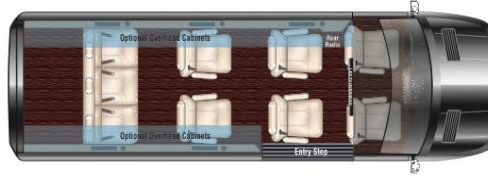

9 Passenger