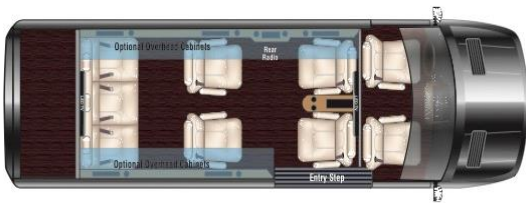

- Seat Belt Package
- Rear Luggage Storage Lighted
- Custom Rear Luxury Seating Package
- Driver and Passenger Deluxe Seating Recover
- Auxiliary Rear Air and Heat
  With Dual Compressor, Condenser, & Evaporator
- Wall Consoles with Cup holders
- 2 Rear Clothes Hangers (Ceiling Mount)
- Coordinated Valances with Indirect Lighting
- Custom Made Wood Package
- Custom Coordinated Door Panels
- Dual Battery Charging System
- Hands-Free Intercom
- Side Panel Lighted Grab Handles
- Rear Side Bar with Glassware
- LED Lighting Throughout
- Double Needle Stitched Accents
- Indash Audio System
- 2000W Inverter System
- Maybach Lighted Ceiling Panel
- Satin Wood Finish

Exterior Standard Features

- Fiberglass Running Board with Step
- Color Keyed Bumpers
- Color Keyed Body Moldings
- Back-Up Camera
- Egress Window
- Wheel Covers
- HD Amplified Antenna
- Shoreline Hook-Up

Standard